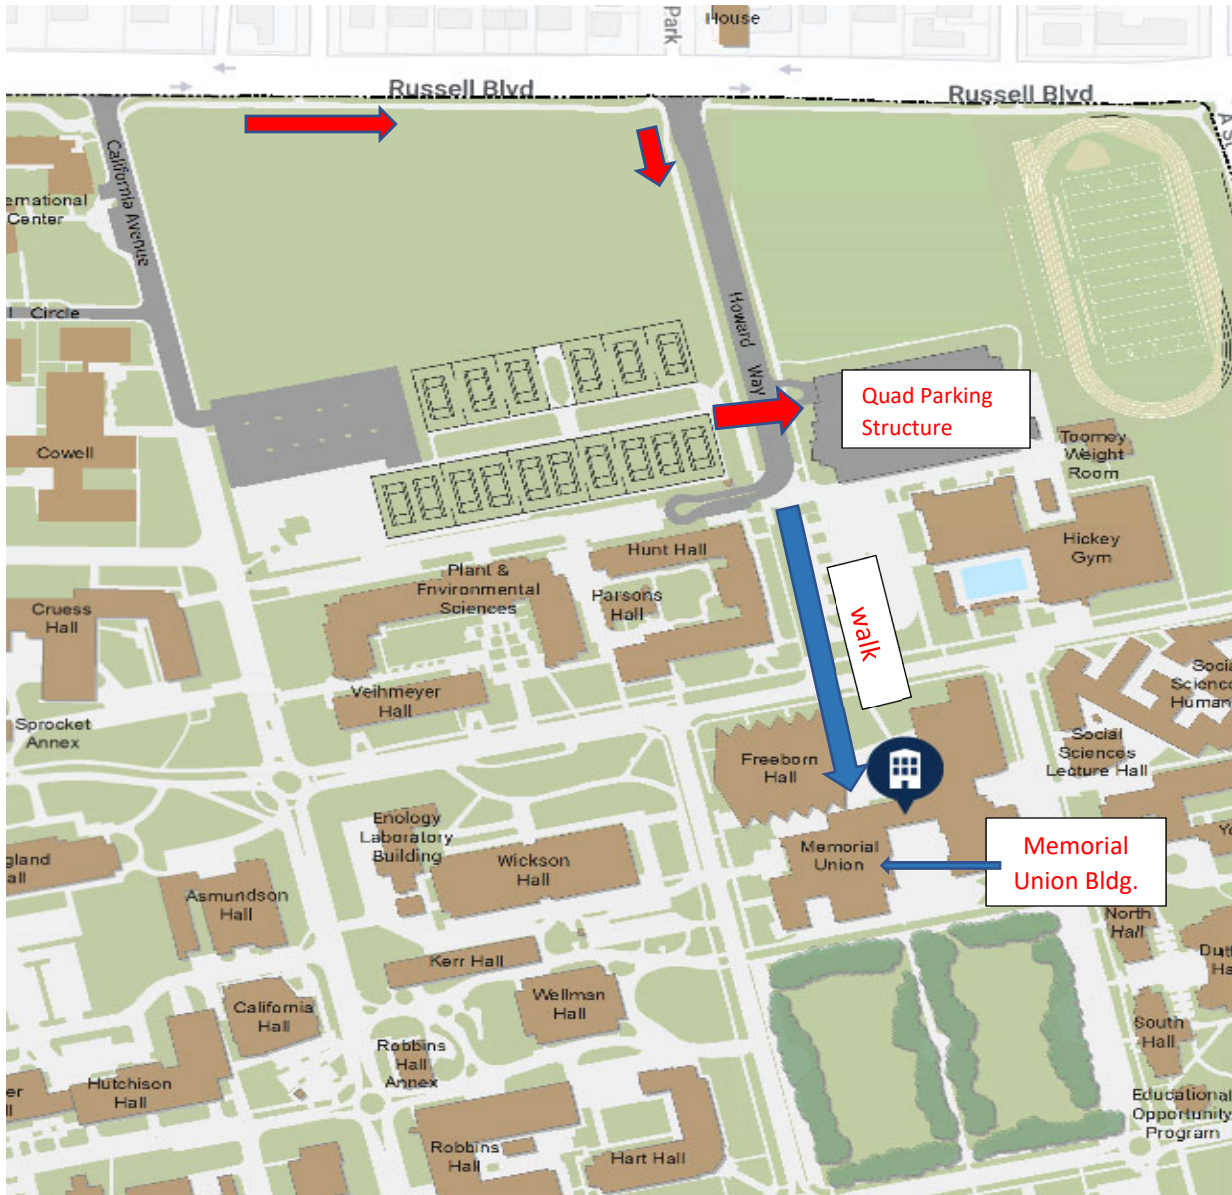

Driving Directions & Parking Information

- From Interstate 80, take the **113 North exit**, toward Woodland.
- Exit at **Russell Blvd.**
- Turn right on Russell Blvd and proceed approximately 1 mile.
(see next page)

- Turn right on **Howard Way**. (this will be a light)
- Continue straight, then turn left into the **Quad Parking Structure** and park.
- Walk past bus terminal and continue toward **Memorial Union building**.
- Enter Memorial Union double doors on the right, turn right to the elevators.
- Take elevators to **3rd floor**.
- Follow sign prompts to the **Mee Room**.