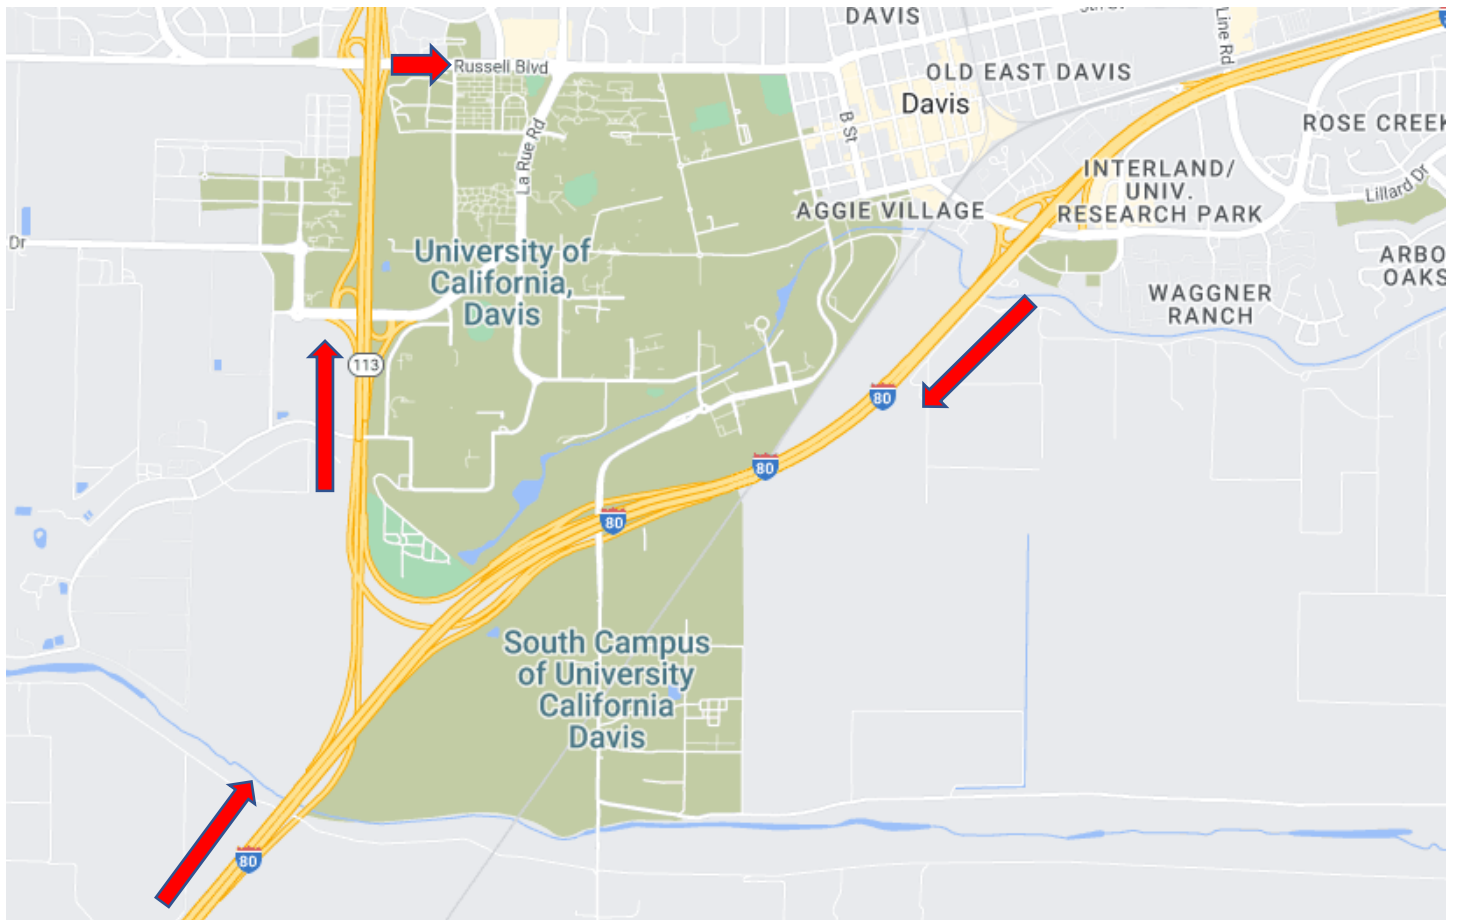

Driving Directions & Parking Information

- From Interstate 80, take the **113 North exit**, toward Woodland.
- Exit at **Russell Blvd.**
- Turn right on Russell Blvd and proceed approximately 1 mile.
(see next page)

- Turn right on **Howard Way**. (this will be a light)
- Continue straight, then turn left into the **Quad Parking Structure** and park.
- Walk past bus terminal and continue toward **Memorial Union building**.
- Enter Memorial Union double doors on the right, turn right to the elevators.
- Take elevators to **3rd floor**.
- Follow sign prompts to the **Mee Room**.