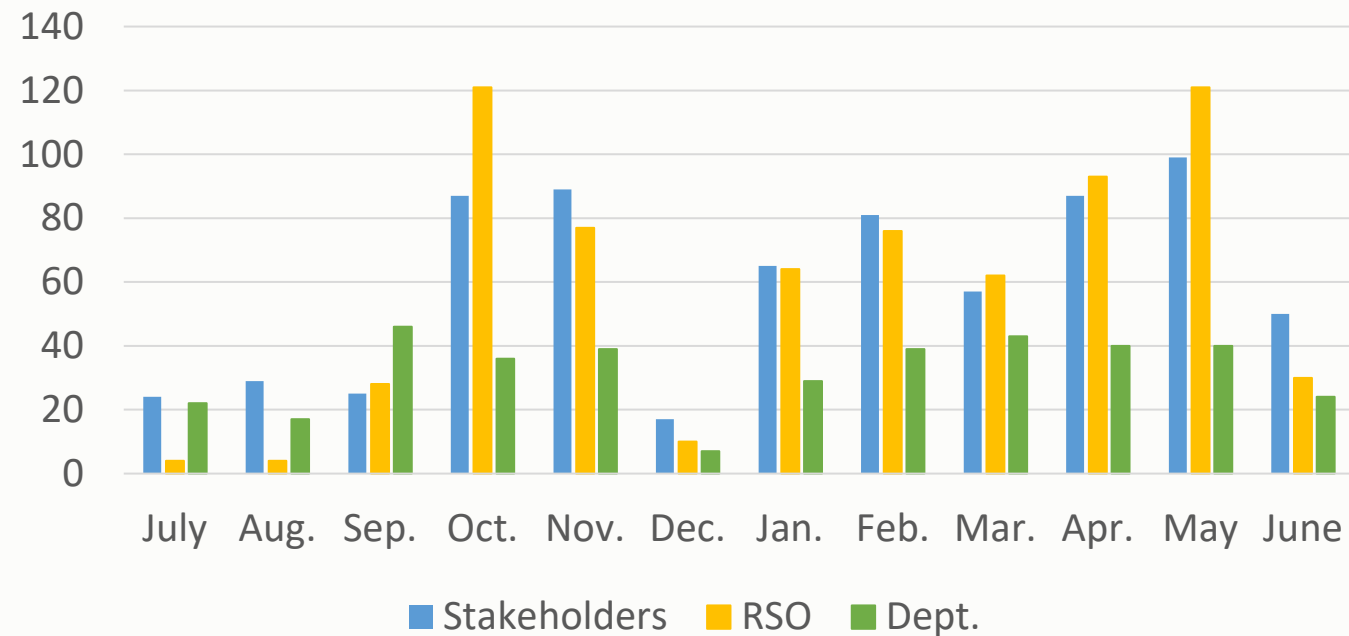

# SCC User Data: Daily Averages

Fall Quarter 2023

# Event Reservation Data:

2022-2023	July	Aug.	Sep.	Oct.	Nov.	Dec.	Jan.	Feb.	Mar.	Apr.	May	June	
Stakeholders	24	29	25	87	89	17	65	81	57	87	99	50	710
RSO	4	4	28	121	77	10	64	76	62	93	121	30	690
Dept.	22	17	46	36	39	7	29	39	43	40	40	24	382

2023-2024	July	Aug.	Sep.	Oct.	Nov.	Dec.	Jan.	Feb.	Mar.	Apr.	May	June	
Stakeholders	55	36	38	74	81	48							332
RSO	0	0	2	77	72	29							180
Dept.	10	10	30	50	33	15							148

SCC Reservation Data: 2022-2023