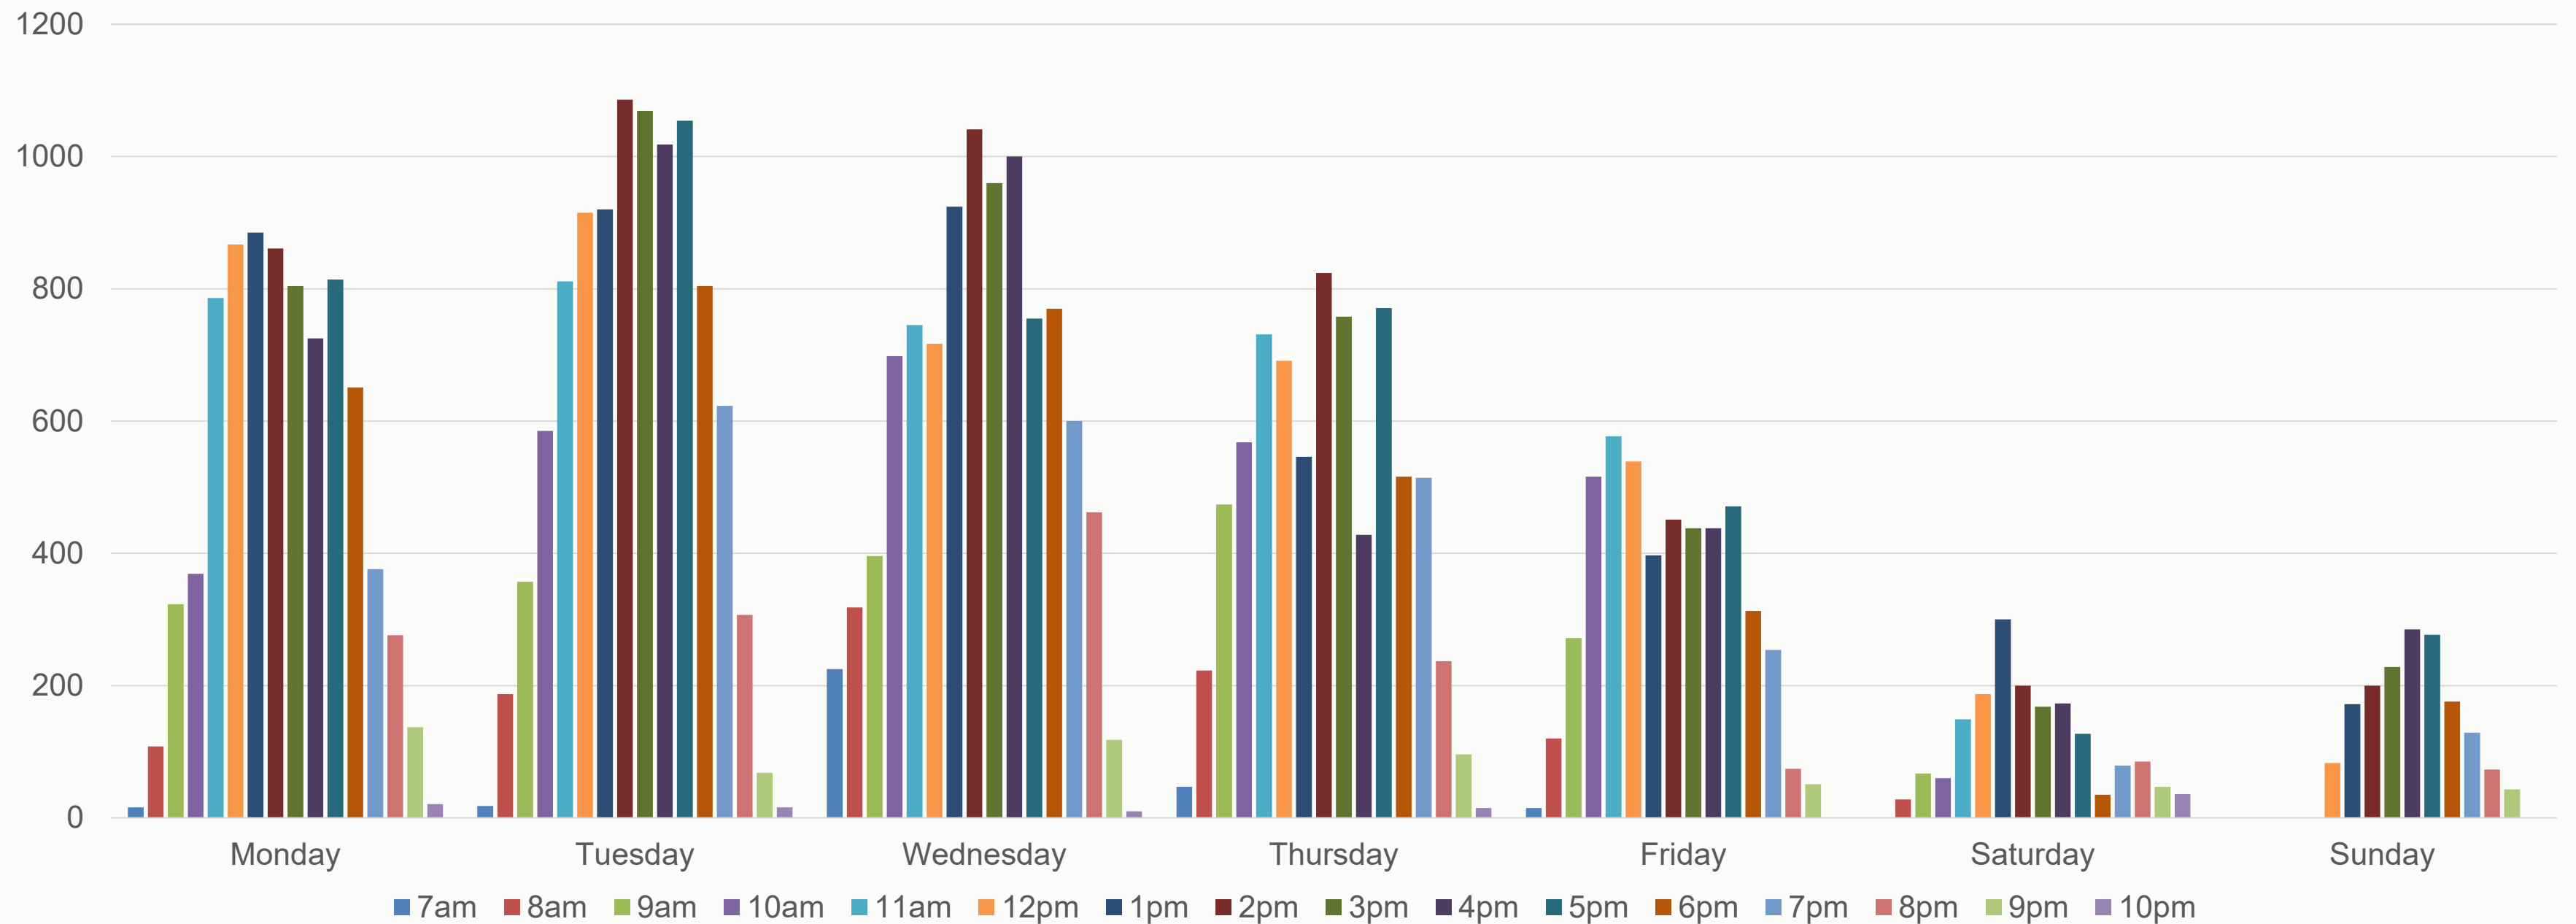

# Building Operational Hours

# Event Reservation Data:

2022-2023	July	Aug.	Sep.	Oct.	Nov.	Dec.	Jan.	Feb.	Mar.	Apr.	May	June	
Stakeholders	24	29	25	87	89	17	65	81	57	87	99	50	710
RSO	4	4	28	121	77	10	64	76	62	93	121	30	690
Dept.	22	17	46	36	39	7	29	39	43	40	40	24	382