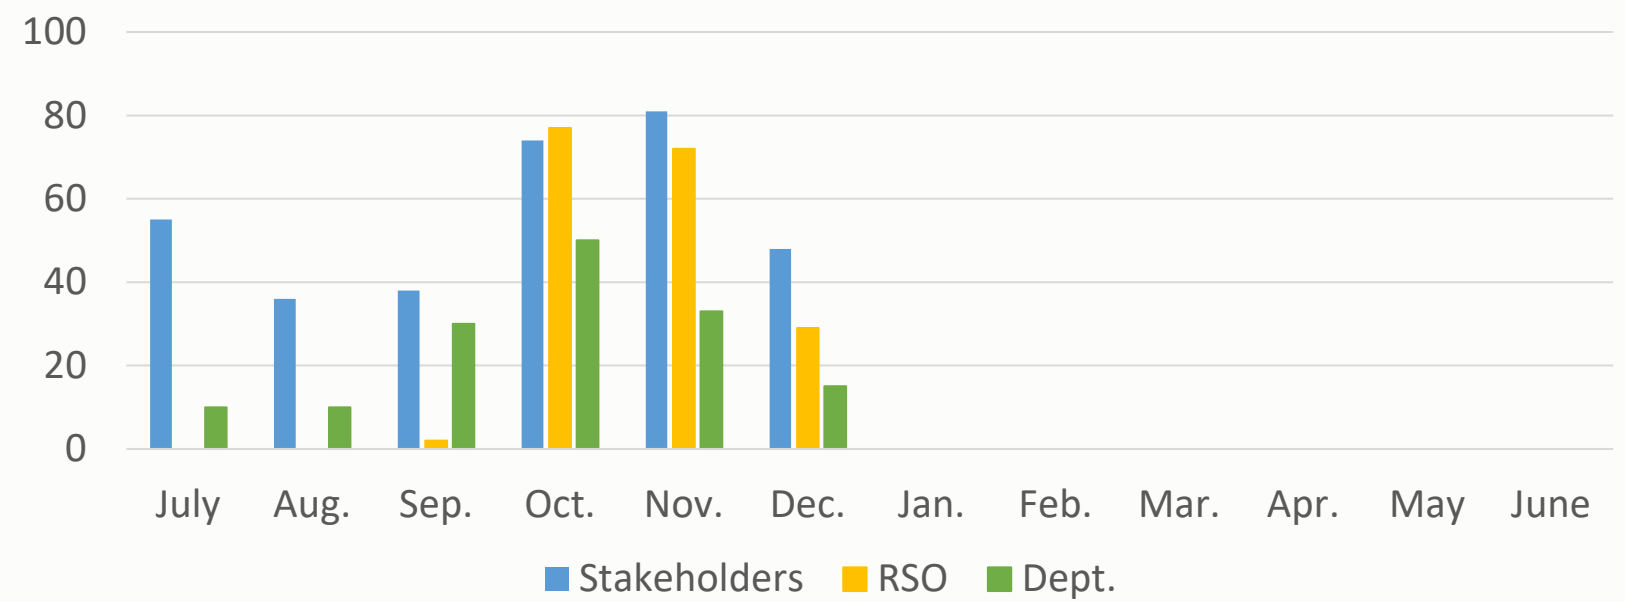

SCC Reservation Data: 2023-2024